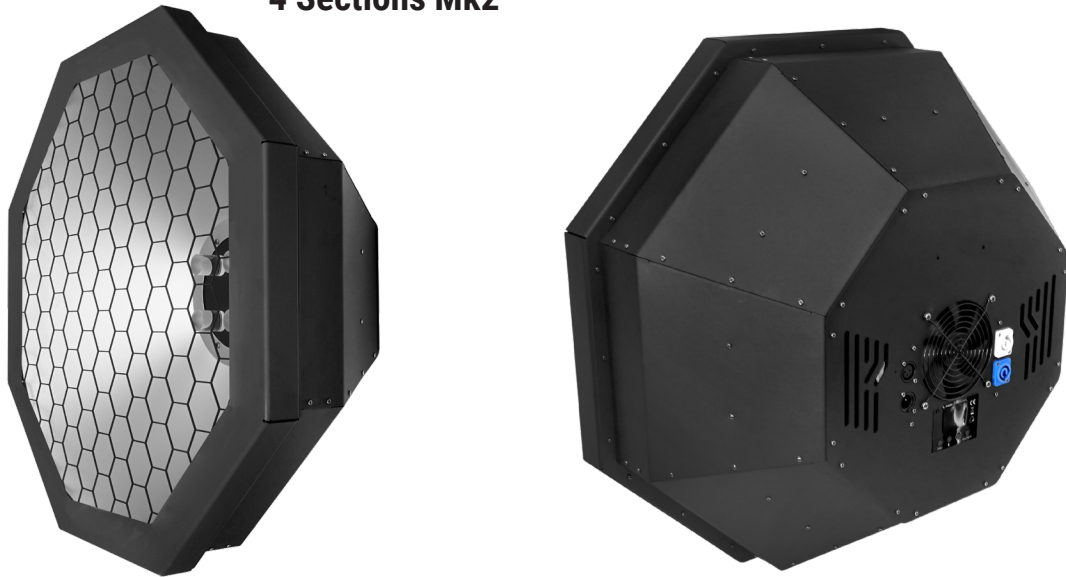

**Product code:** P7300006

**OCTO HELIOS-1 4x30W 4in1 COB RGBW  
4 Sections Mk2**

TECHNICAL DATA	
Power consumption	154W
Power supply voltage	100 - 245V
Voltage frequency	50/60Hz
Diode type	4w1
Number of diodes	4
Diode power	30W
Display	Color LCD
UTILITY DATA	
Color	RGBWA
Color rendering index (CRI)	78
Dimming	Linear: 0 - 100%
Number of DMX channels	21 trybów (6-32 kanałów)
DMX Standard	DMX 512
Control interface	4 buttons
Operating modes	DMX512, Auto, Sound-controlled, Master / Slave
INTERFACES	
AC IN	powerCON
AC OUT	powerCON
DMX IN	XLR - 3 pin
DMX OUT	XLR - 3 pin
PHYSICAL CHARACTERISTIC	
IP Rating	IP20
Cooling	Active
Housing made	Steel
Height [cm]	66
Width [cm]	66
Depth [cm]	29
Packing size [cm]	73x73x38
Weight [kg]	16
Weight with packaging [kg]	21,2
Type of packaging	Carton Box